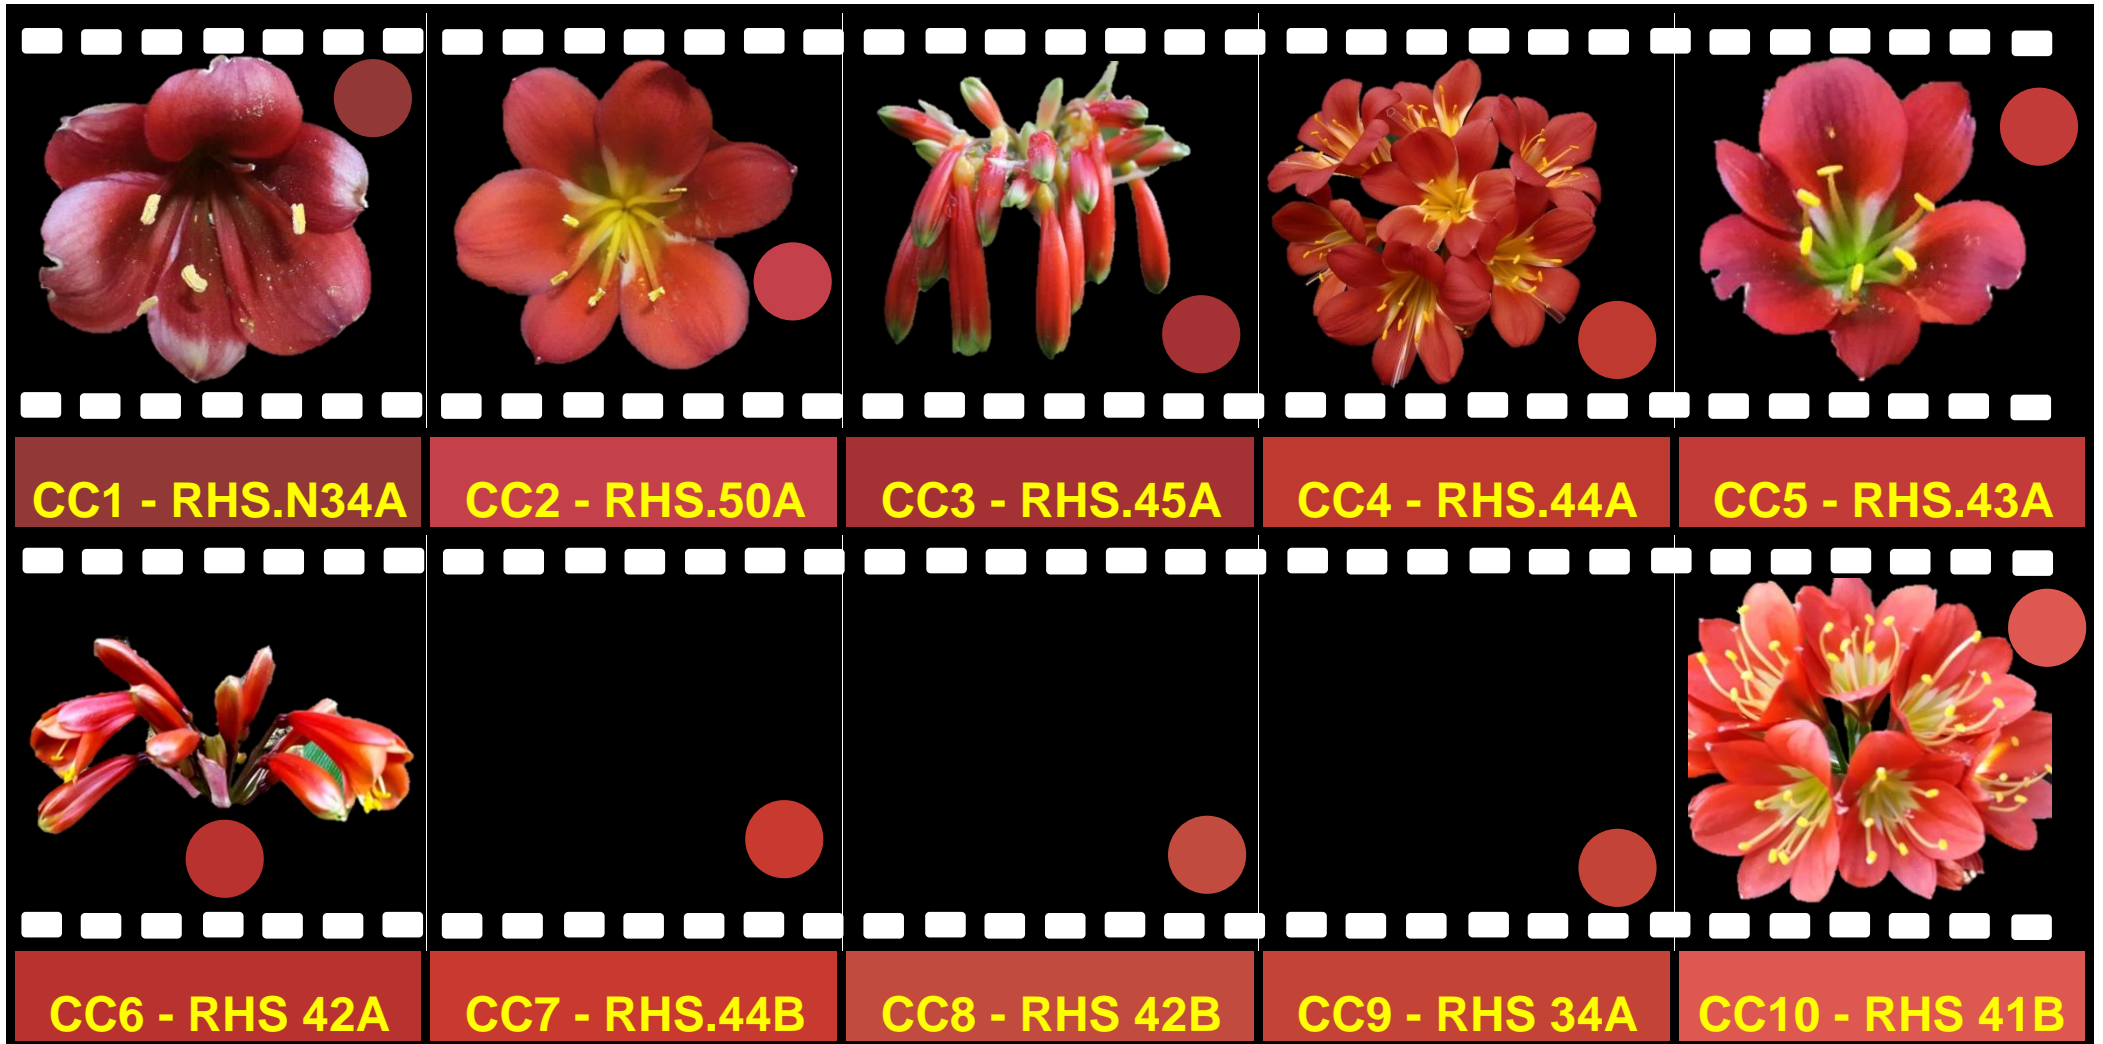

RED Flower

Cape Clivia colour chart: Switch No: Swatch 1 colour 1-10

CC – Cape Clivia Chart

RHS – Royal Horticultural Society