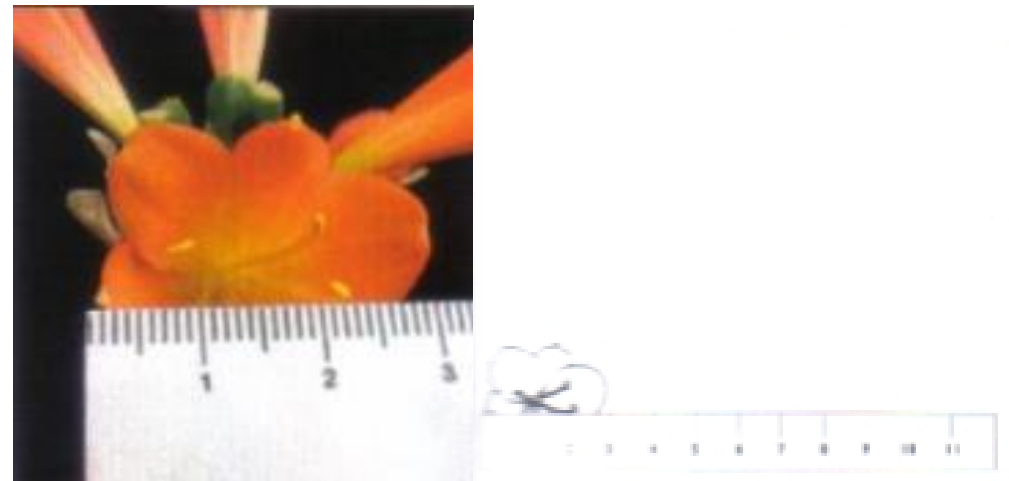

Petite Flower

Any colour flower with a maximum flower diameter of 45mm. Maximum tepal length 45mm.

Small Flower:

The flower diameter is equal to or greater than 25mm (about 1 inch) and less than 50mm (about 2 inches) wide

As per Illustrated Terms and Definitions for Describing Clivia by William McClelland