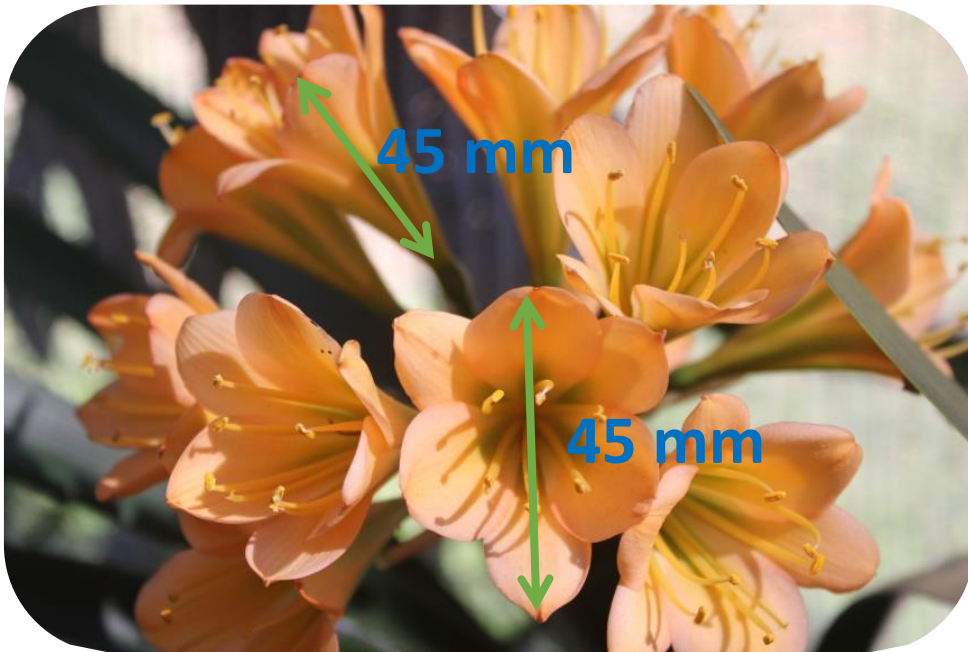

Petite Flower

Any colour flower with a maximum flower diameter of 45mm. Maximum tepal length 45mm.

Small Flower:

The flower diameter is equal to or greater than 25mm (about 1 inch) and less than 50mm (about 2 inches) wide

As per Illustrated Terms and Definitions for Describing Clivia by William McClelland