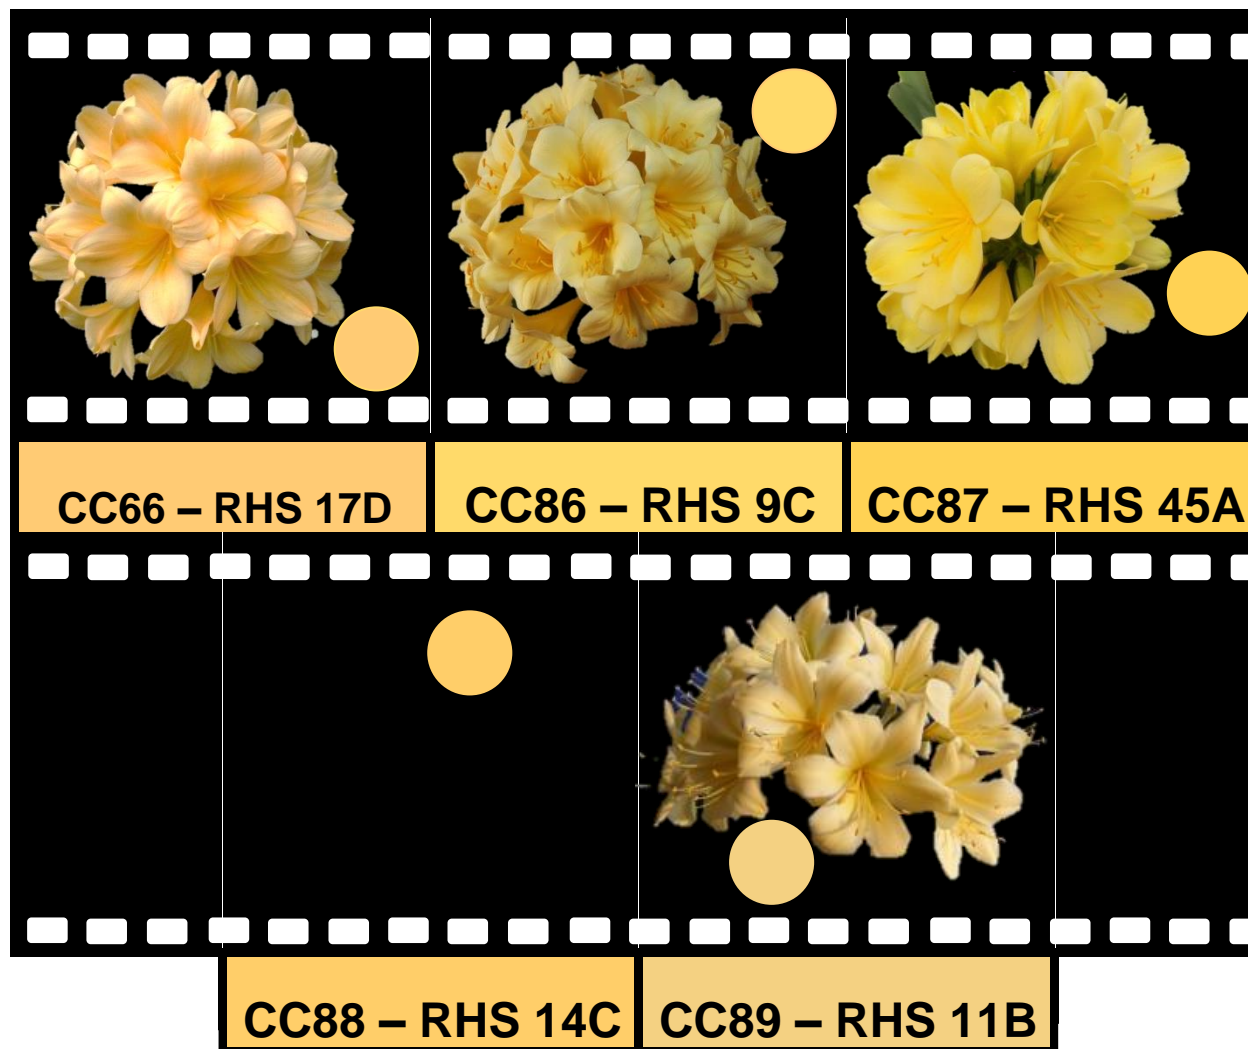

DARK YELLOW Flower

Cape Clivia colour chart: Switch No: Swatch No 7 colour 66
Swatch No 9 colour 86-89

CC – Cape Clivia Chart
RHS – Royal Horticultural Society