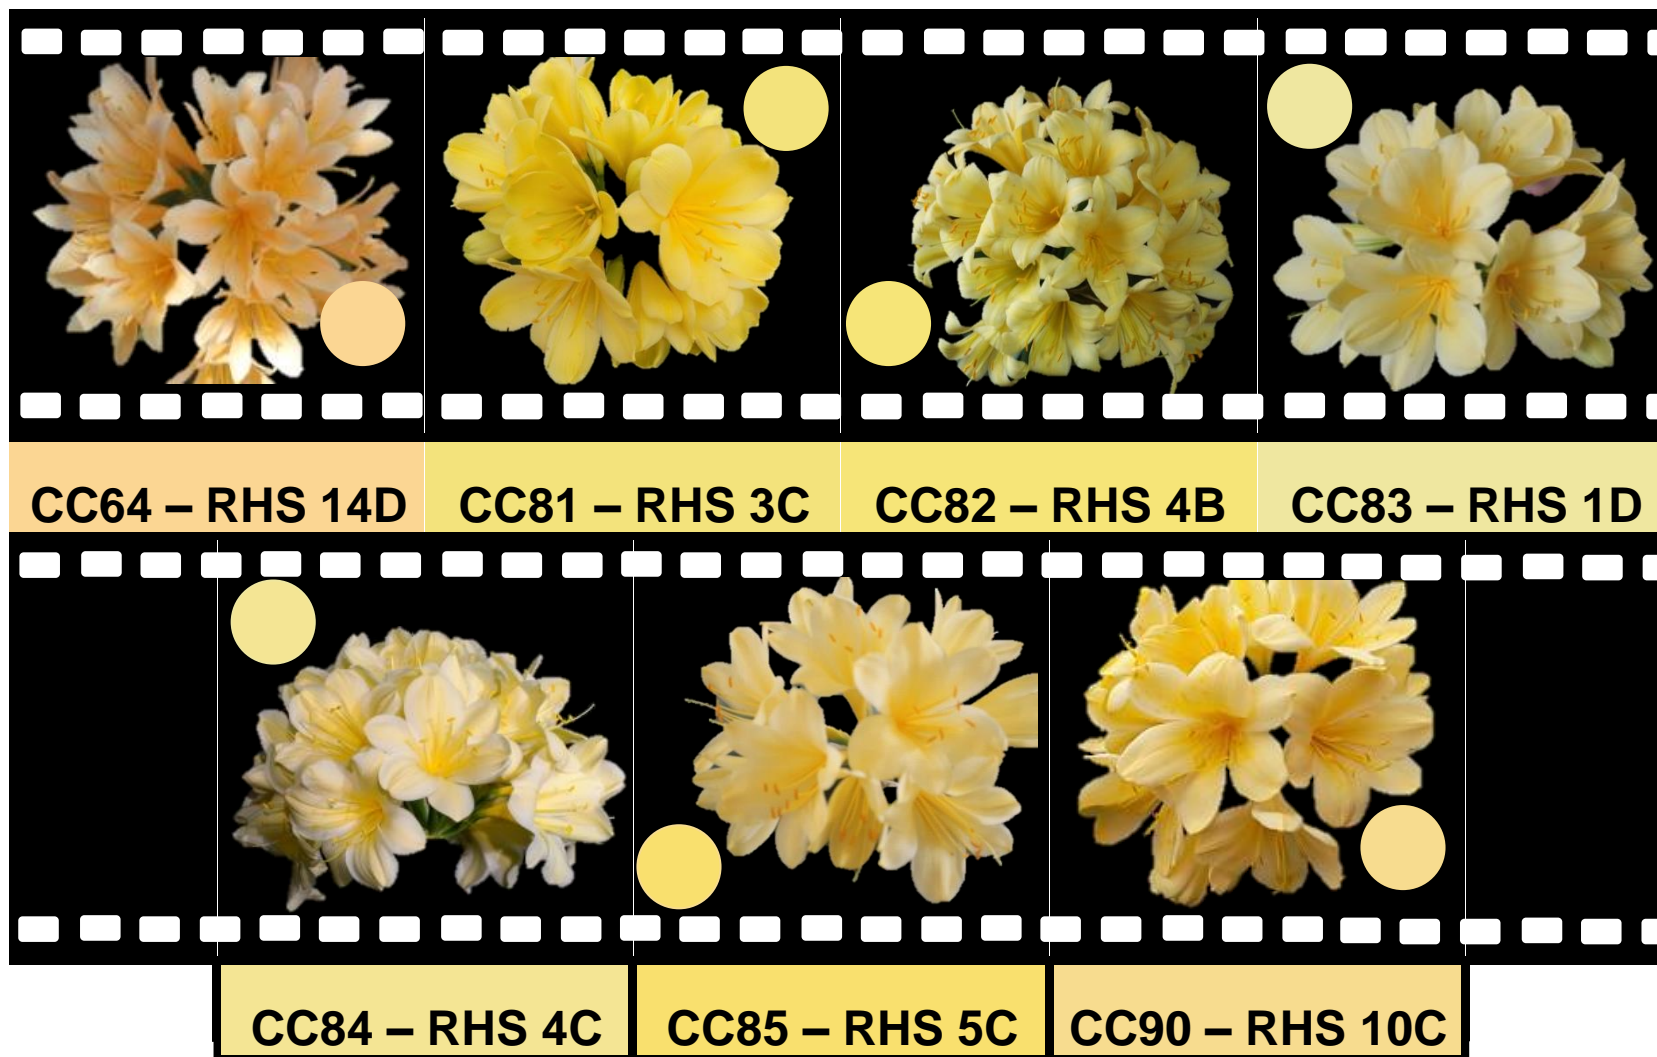

YELLOW Flower

Cape Clivia colour chart: Switch No: Swatch No 7 colour 64

Swatch No 9 colour 81-85; 90

CC – Cape Clivia Chart
RHS – Royal Horticultural Society