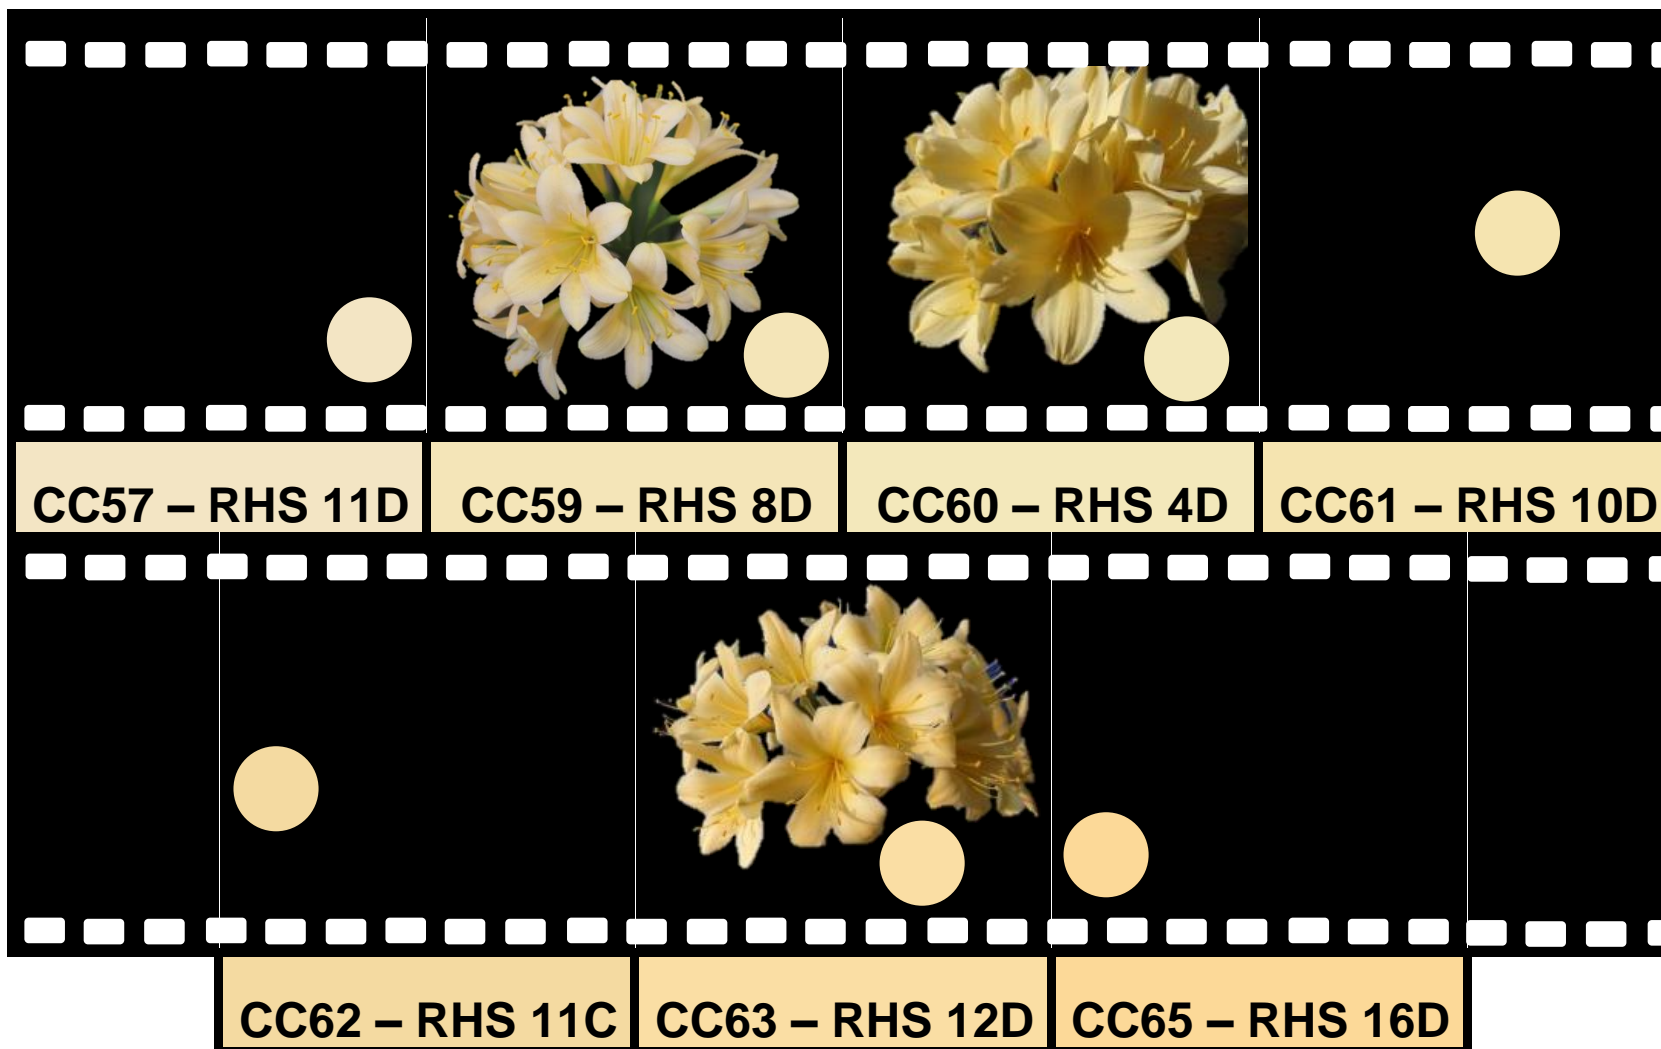

LIGHT YELLOW Flower

Cape Clivia colour chart: Switch No: Swatch No 6 colour 57; 59-60
Swatch No 7 colour 61-63; 65

CC – Cape Clivia Chart
RHS – Royal Horticultural Society