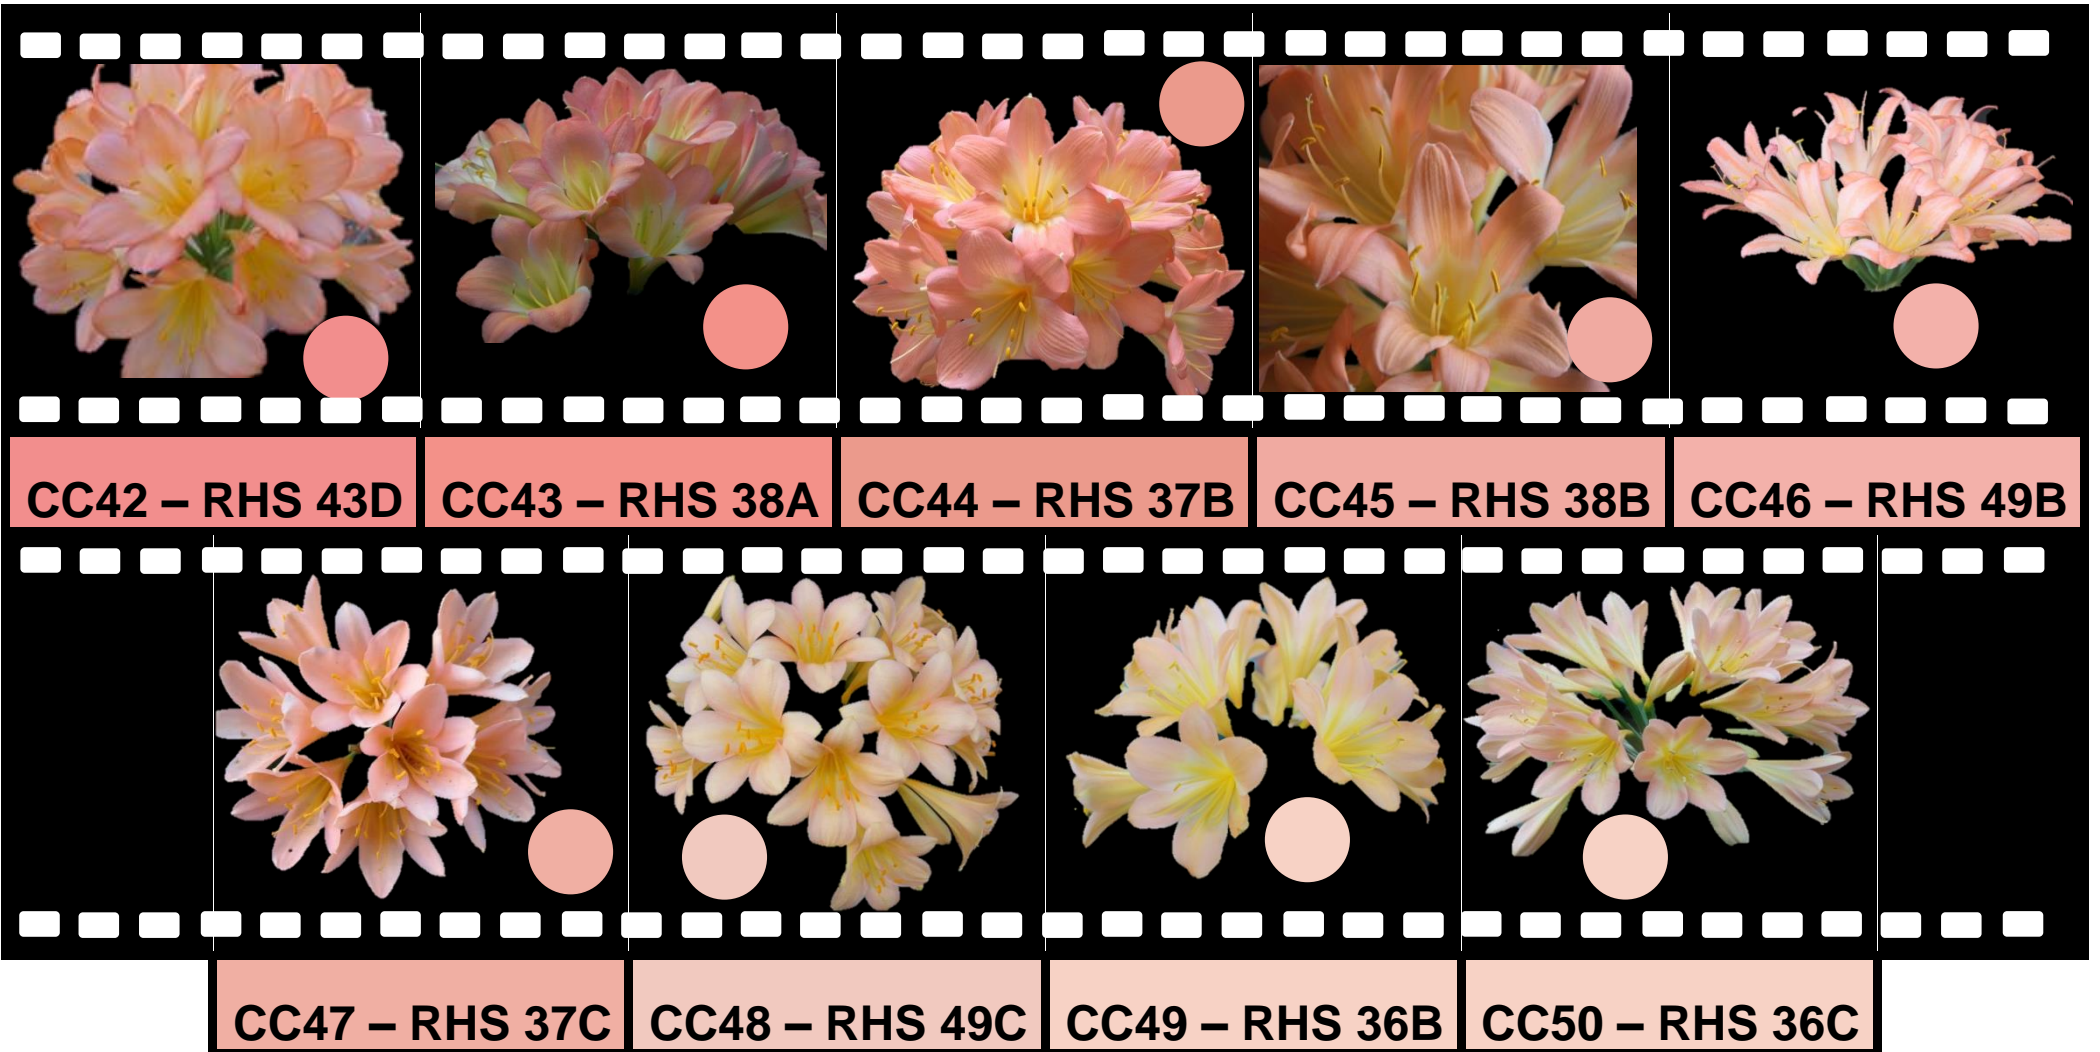

# PINK Flower

Cape Clivia colour chart: Switch No: Swatch No 5 colour 42-50

CC – Cape Clivia Chart

RHS – Royal Horticultural Society