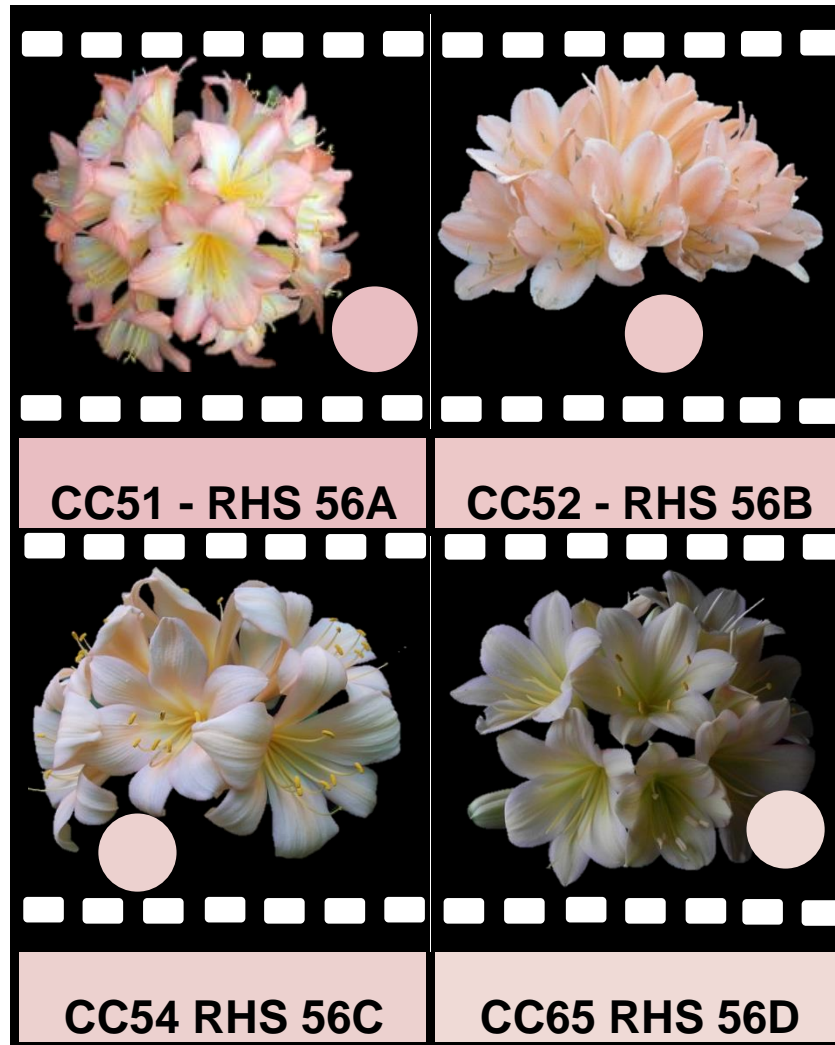

PINK Flower

Cape Clivia colour chart: Switch No: Swatch no 6 colour 51-52; 54; 56

CC – Cape Clivia Chart

RHS – Royal Horticultural Society