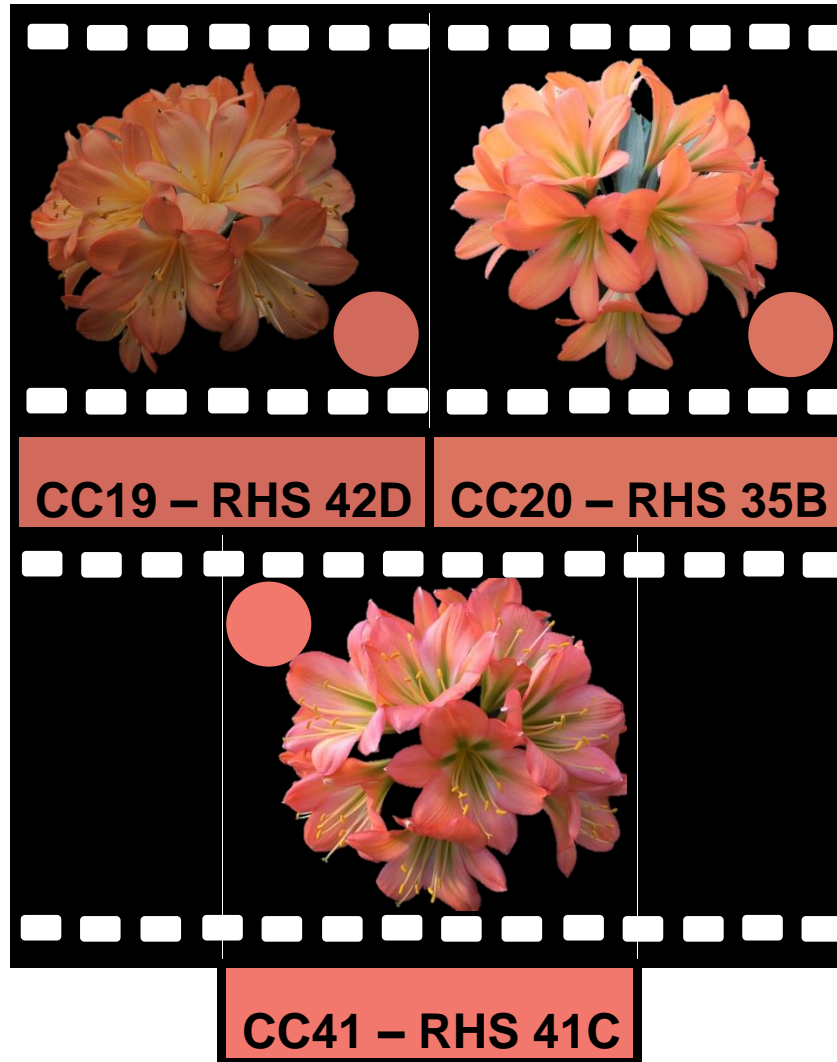

SALMON Flower

Cape Clivia colour chart: Switch No: Swatch No 2 colour 19-20
Swatch No 5 colour 41

CC – Cape Clivia Chart
RHS – Royal Horticultural Society