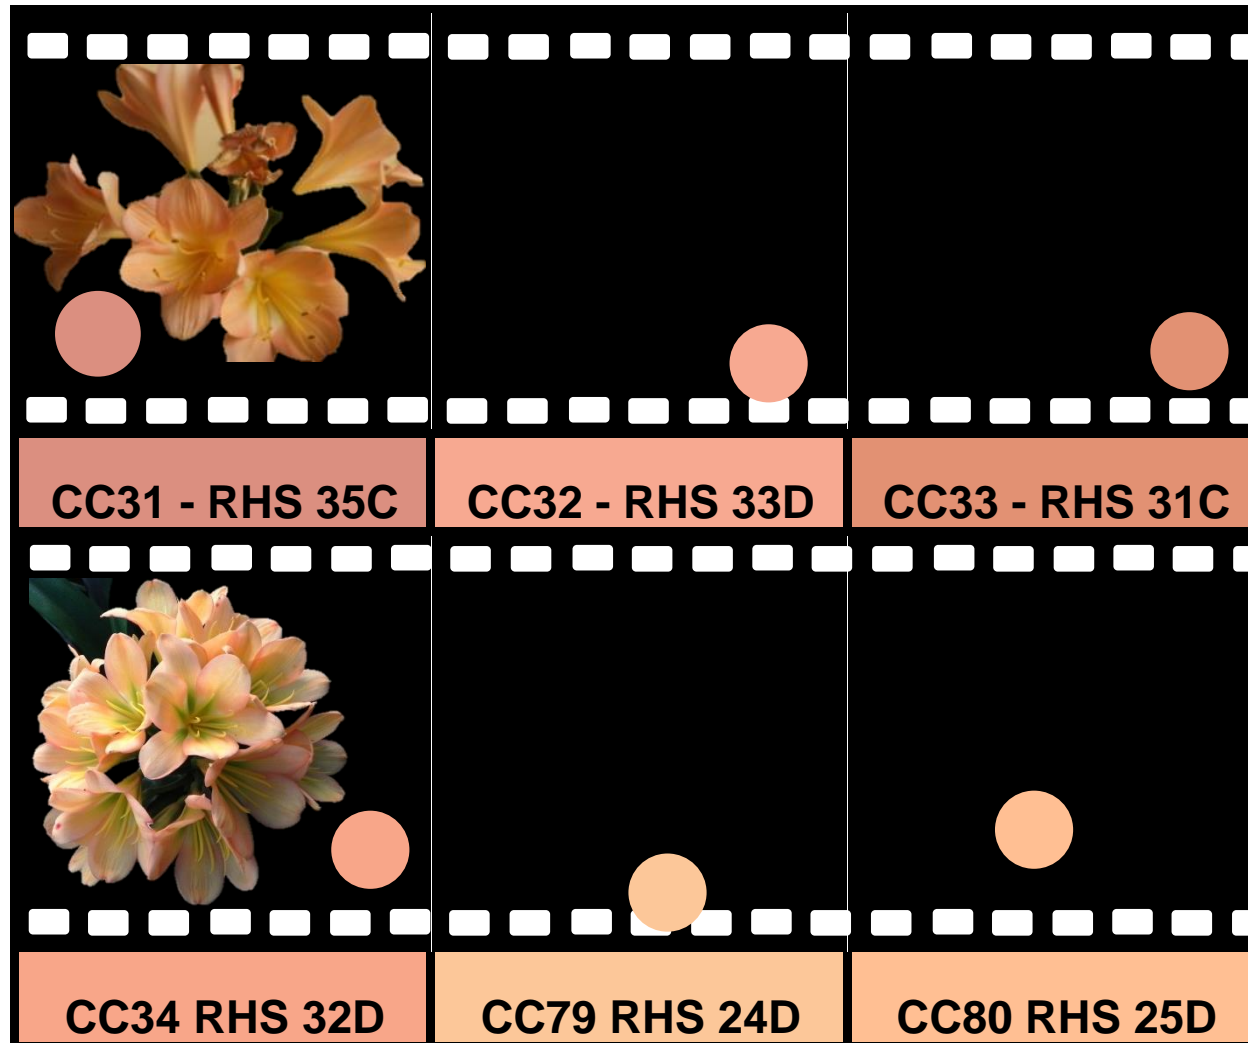

DARK PEACH Flower

Cape Clivia colour chart: Switch No: Swatch no 4 colour 31-34
Swatch no 8 colour 79-80

CC – Cape Clivia Chart
RHS – Royal Horticultural Society