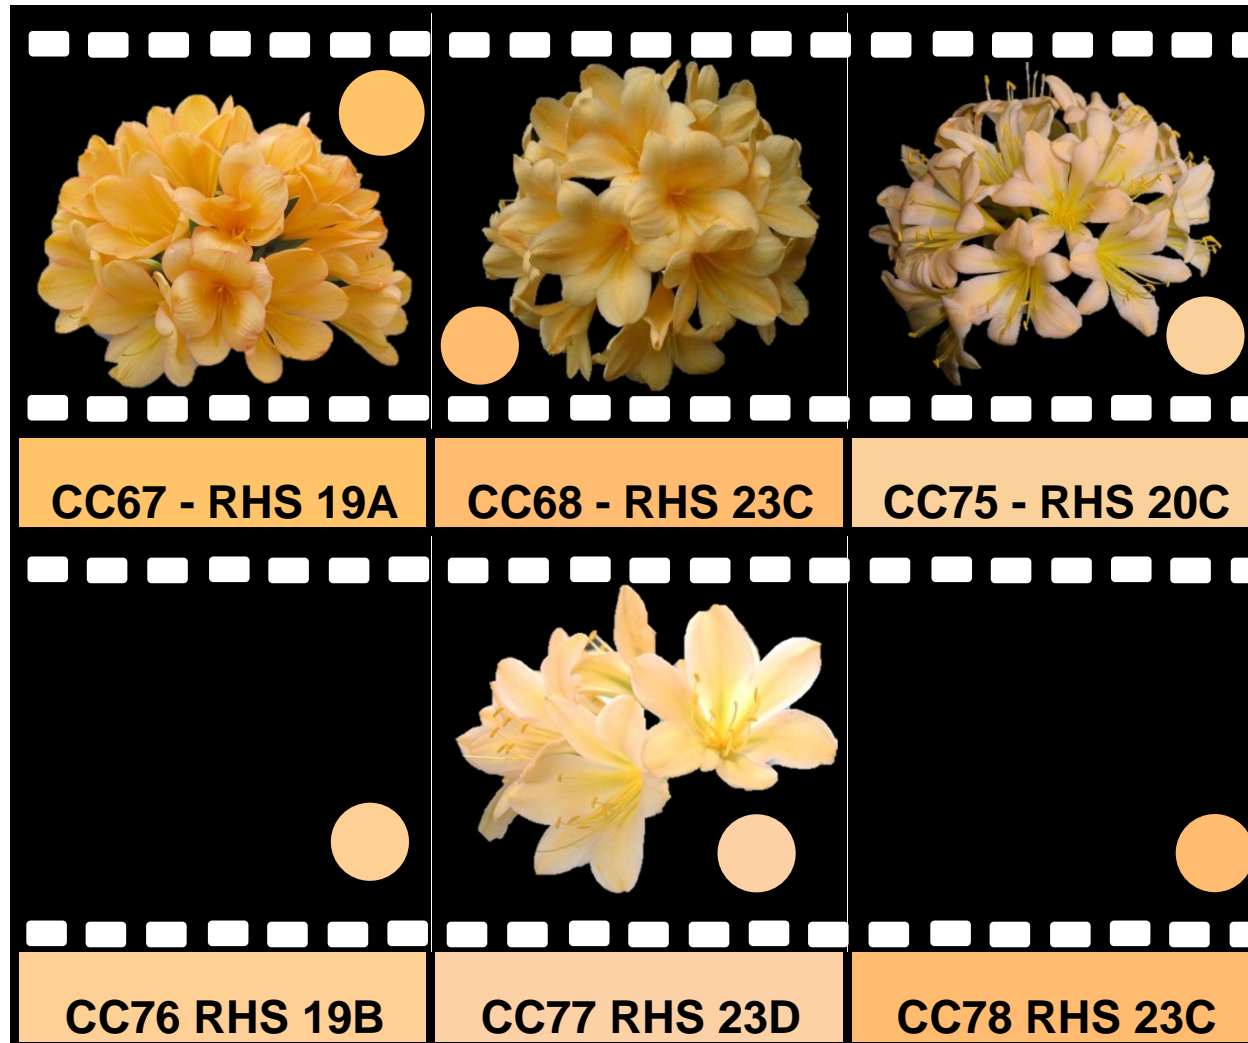

PEACH Flower

Cape Clivia colour chart: Switch No: Swatch no 7 colour 67-68
Swatch no 8 colour 75-78

CC – Cape Clivia Chart
RHS – Royal Horticultural Society