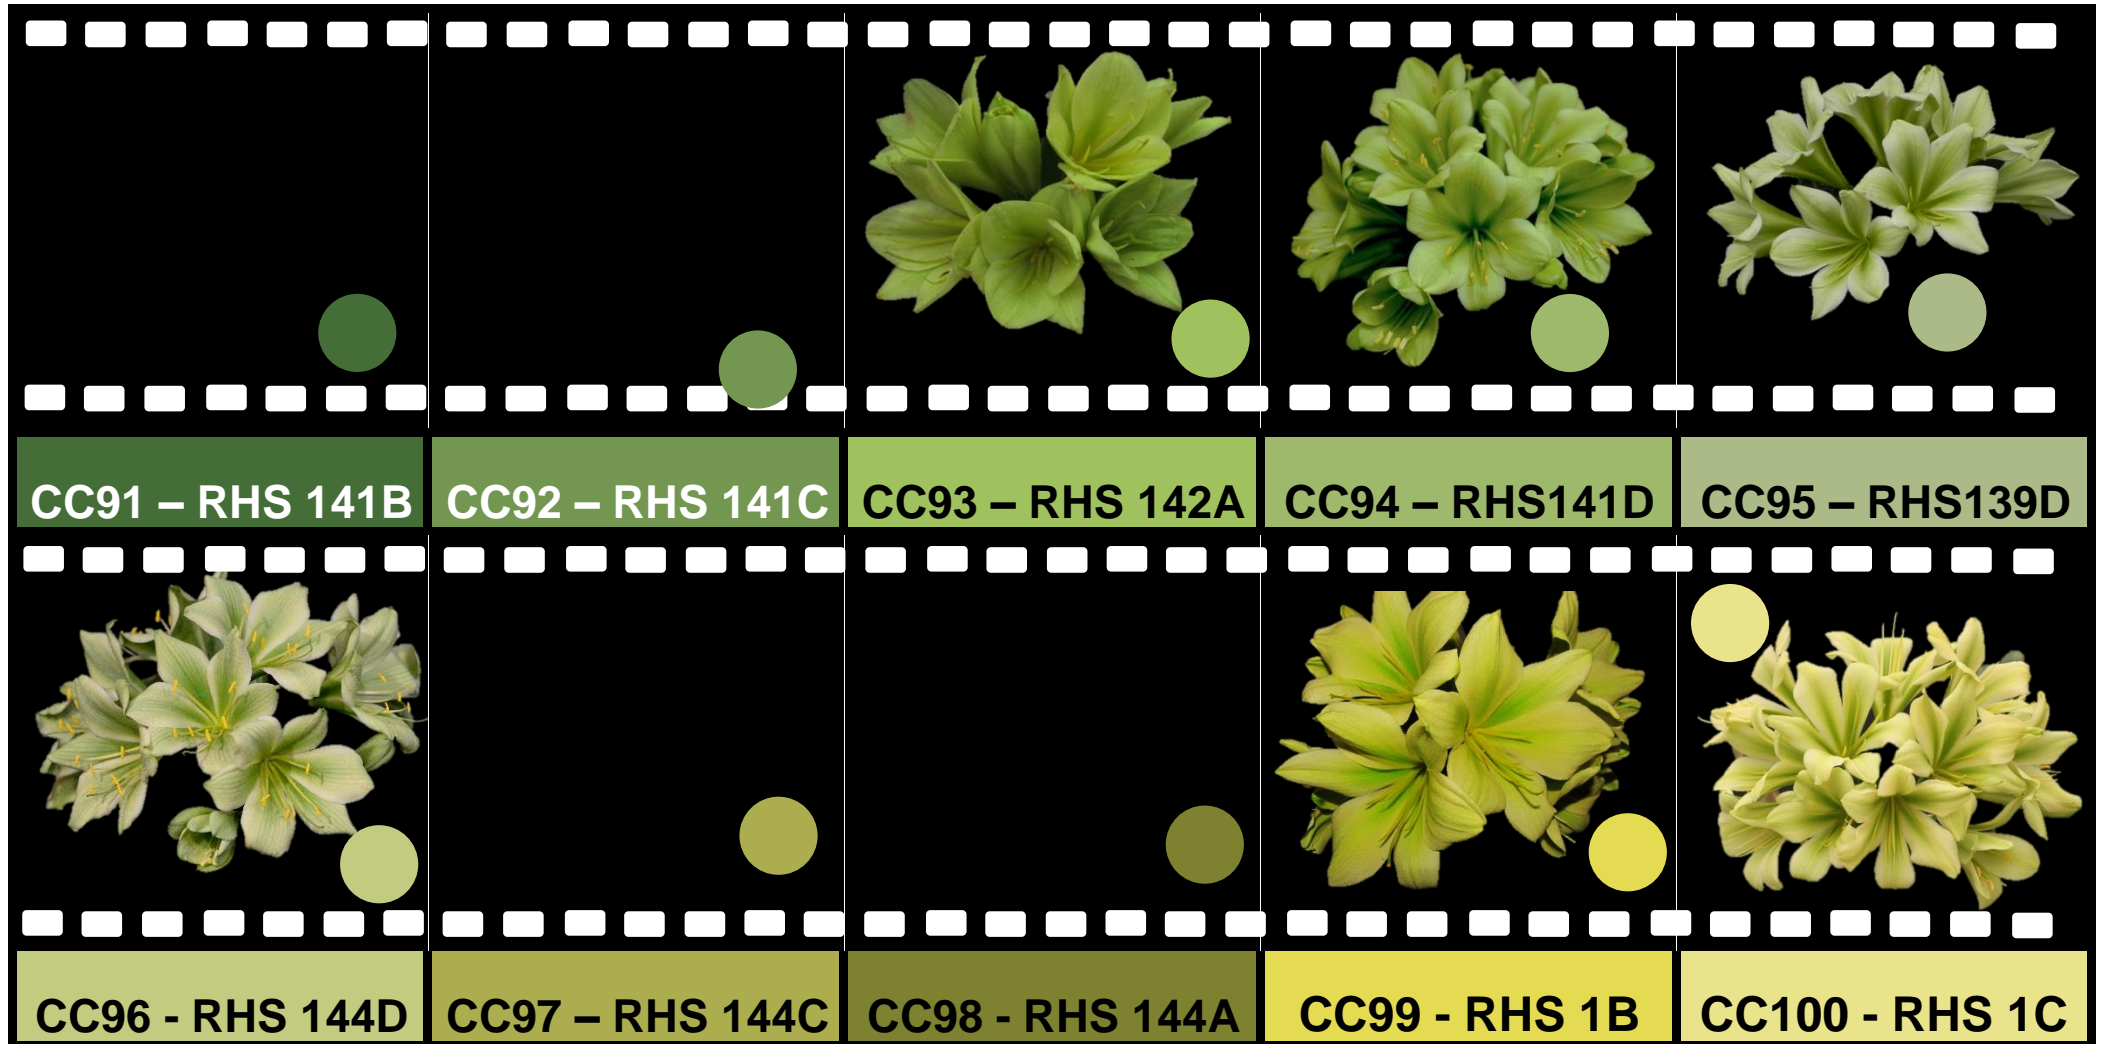

GREEN Flower

Cape Clivia colour chart: Switch No: Swatch 10 colour 91-100

CC – Cape Clivia Chart

RHS – Royal Horticultural Society