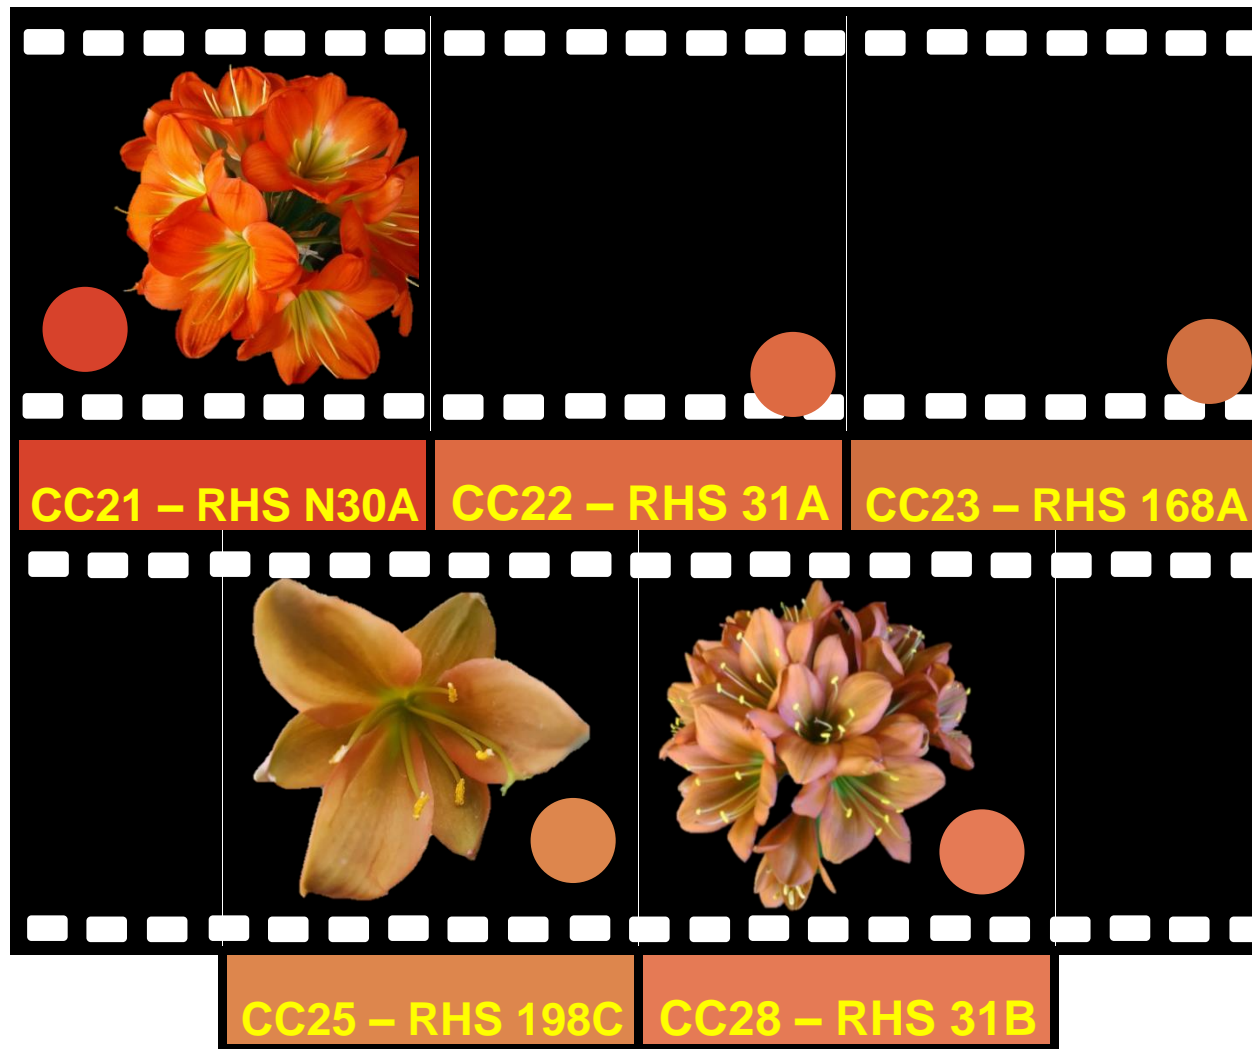

BRONZE Flower

Cape Clivia colour chart: Switch No: Swatch No 3 colour 21-23; 25; 28

CC – Cape Clivia Chart
RHS – Royal Horticultural Society