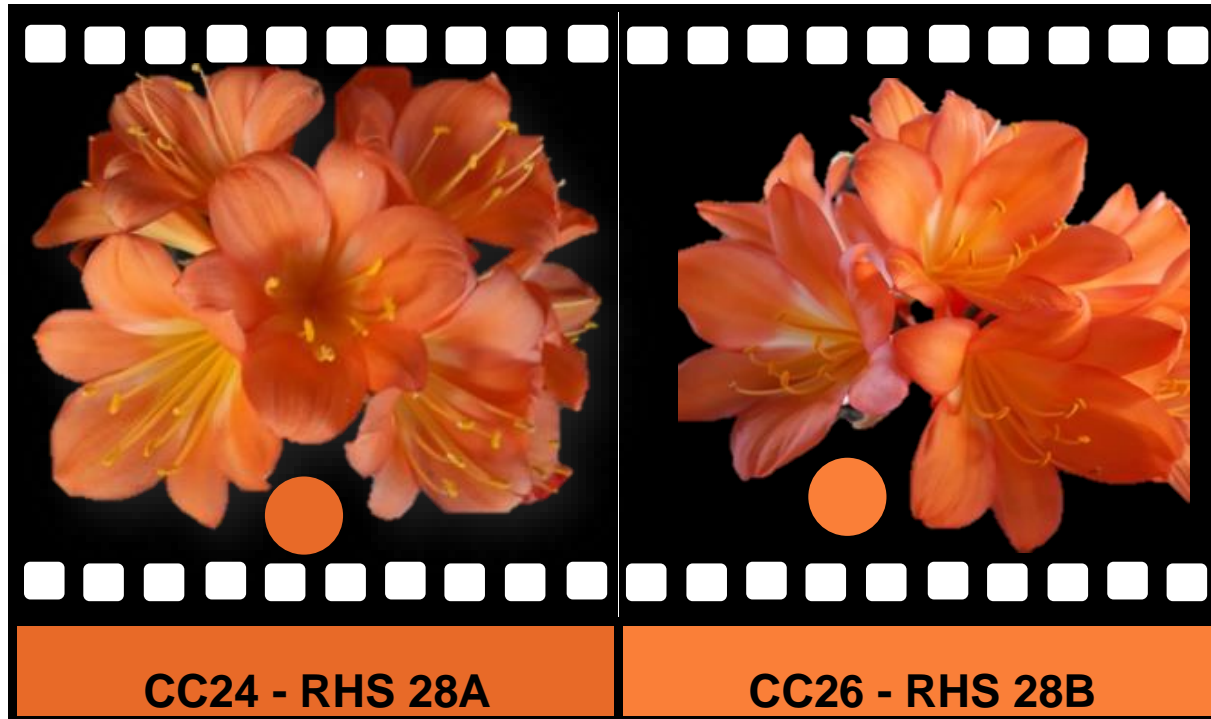

ORANGE Flower

Cape Clivia colour chart: Switch No: Swatch no 3 colour 24-26

CC – Cape Clivia Chart

RHS – Royal Horticultural Society