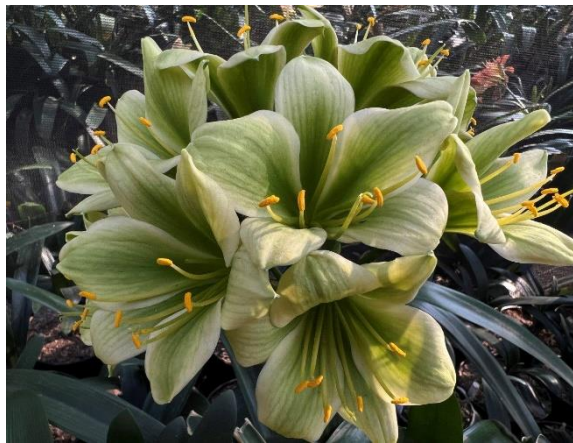

**3b - Mint
Choc
Fingers**

X

**3p –
Grannysmith
green,
(Boetman X
recurve
Charl's
green)**

**Mint-choc
stripes**

R500

**4b -
Striped
green
Splash**

X

**4p –
Grannysmith
green,
(Boetman X
recurve
Charl's
green)**